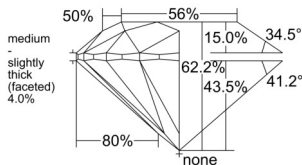

GIA®

FACSIMILE

GIA REPORT 5556227584

Verify this report at GIA.edu

GIA NATURAL DIAMOND DOSSIER®

May 12, 2026
GIA Report Number 5556227584
Shape and Cutting Style ..... Round Brilliant
Measurements ..... 4.35 - 4.36 x 2.71 mm

GRADING RESULTS

Carat Weight ..... 0.31 carat
Color Grade L
Clarity Grade VS1
Cut Grade ..... Excellent

ADDITIONAL GRADING INFORMATION

Polish ..... Excellent
Symmetry ..... Excellent
Fluorescence ..... None
Clarity Characteristics..... Crystal, Pinpoint, Needle
Inscription(s): GIA 5556227584

PROPORTIONS

GRADING SCALES

GIA COLOR SCALE	GIA CLARITY SCALE	GIA CUT SCALE	
D	FLAWLESS	EXCELLENT	
E	INTERNALLY FLAWLESS		
F		VVS₁	VERY GOOD
G	VVS₂		
H	VS₁	GOOD	
I	VS₂		
J	SI₁	FAIR	
K	SI₂		
L	I₁	POOR	
M	I₂		
N	I₃		
O			
P			
Q			
R			
S			
T			
U			
V			
W			
X			
Y			
Z