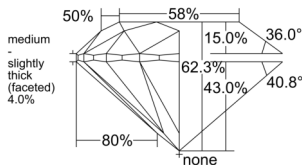

GIA®

FACSIMILE

GIA REPORT 5556228751

Verify this report at GIA.edu

GIA NATURAL DIAMOND DOSSIER®

May 11, 2026
GIA Report Number 5556228751
Shape and Cutting Style ..... Round Brilliant
Measurements ..... 4.86 - 4.89 x 3.04 mm

GRADING RESULTS

Carat Weight ..... 0.45 carat
Color Grade ..... D
Clarity Grade VVS2
Cut Grade ..... Excellent

ADDITIONAL GRADING INFORMATION

Polish ..... Excellent
Symmetry ..... Excellent
Fluorescence ..... None
Clarity Characteristics ..... Pinpoint
Inscription(s): GIA 5556228751

PROPORTIONS

GRADING SCALES

GIA COLOR SCALE	GIA CLARITY SCALE	GIA CUT SCALE
COLOURLESS	FLAWLESS	EXCELLENT
D	INTERNALLY FLAWLESS	
E	VVS₁	VERY GOOD
F		
G	VS₁	GOOD
H		
I	SI₁	FAIR
J		
K	I₁	POOR
L		
M	I₂	
N	I₃	
O		
P		
Q		
R		
S		
T		
U		
V		
W		
X		
Y		
Z