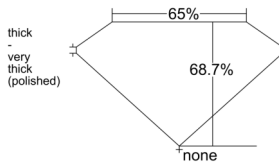

GIA®

FACSIMILE

GIA REPORT 5556233428

Verify this report at GIA.edu

GIA NATURAL DIAMOND DOSSIER®

May 11, 2026
GIA Report Number 5556233428
Shape and Cutting Style ..... Emerald Cut
Measurements ..... 5.76 x 3.83 x 2.63 mm

GRADING RESULTS

Carat Weight ..... 0.60 carat
Color Grade ..... F
Clarity Grade VS1

ADDITIONAL GRADING INFORMATION

Polish ..... Excellent
Symmetry ..... Very Good
Fluorescence ..... Medium Blue
Clarity Characteristics..... Crystal, Needle, Pinpoint
Inscription(s): GIA 5556233428

PROPORTIONS

Profile not to actual proportions

GRADING SCALES

GIA COLOR SCALE		GIA CLARITY SCALE			
COLORLESS	D	VERY VERY SLIGHTLY INCLUDED	FLAWLESS		
	E		INTERNALLY FLAWLESS		
	F	VERY SLIGHTLY INCLUDED	VS₁		
	G		VS₂		
	H		VS₁		
	NEAR COLORLESS	I	SLIGHTLY INCLUDED	VS₂	
		J		SI₁	
		FAINT	K	INCLUDED	SI₂
			L		I₁
			M		I₂
VERT LIGHT	N	LIGHT	I₃		
	O				
	P				
	Q				
	R