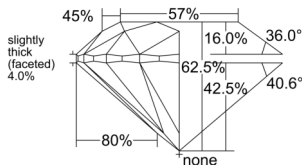

GIA®

FACSIMILE

GIA REPORT 5556239447

Verify this report at GIA.edu

GIA NATURAL DIAMOND DOSSIER®

May 12, 2026
GIA Report Number 5556239447
Shape and Cutting Style ..... Round Brilliant
Measurements ..... 4.87 - 4.91 x 3.06 mm

GRADING RESULTS

Carat Weight ..... 0.46 carat
Color Grade ..... G
Clarity Grade VS2
Cut Grade ..... Excellent

ADDITIONAL GRADING INFORMATION

Polish ..... Excellent
Symmetry ..... Excellent
Fluorescence ..... Faint
Clarity Characteristics ..... Cloud, Crystal, Feather
Inscription(s): GIA 5556239447

PROPORTIONS

Profile to actual proportions