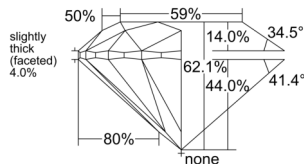

GIA®

FACSIMILE

GIA REPORT 5556243101

Verify this report at GIA.edu

GIA NATURAL DIAMOND DOSSIER®

May 14, 2026
GIA Report Number 5556243101
Shape and Cutting Style ..... Round Brilliant
Measurements ..... 4.89 - 4.90 x 3.04 mm

GRADING RESULTS

Carat Weight ..... 0.45 carat
Color Grade ..... K
Clarity Grade VVS2
Cut Grade ..... Excellent

ADDITIONAL GRADING INFORMATION

Polish ..... Excellent
Symmetry ..... Excellent
Fluorescence ..... None
Clarity Characteristics ..... Cloud, Feather, Pinpoint
Inscription(s): GIA 5556243101

PROPORTIONS

Profile to actual proportions