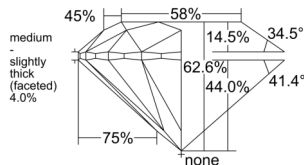

GIA®

FACSIMILE

GIA REPORT

5556243730

Verify this report at GIA.edu

GIA NATURAL DIAMOND DOSSIER®

May 14, 2026
GIA Report Number 5556243730
Shape and Cutting Style ..... Round Brilliant
Measurements ..... 4.25 - 4.28 x 2.67 mm

GRADING RESULTS

Carat Weight ..... 0.30 carat
Color Grade I
Clarity Grade VVS2
Cut Grade ..... Excellent

ADDITIONAL GRADING INFORMATION

Polish ..... Excellent
Symmetry ..... Excellent
Fluorescence ..... None
Clarity Characteristics ..... Feather, Cloud, Pinpoint
Inscription(s): GIA 5556243730

PROPORTIONS

Profile to actual proportions

GRADING SCALES

GIA COLOR SCALE	GIA CLARITY SCALE	GIA CUT SCALE	
D	FLAWLESS	EXCELLENT	
E	INTERNALLY FLAWLESS		
F		VVS₁	VERY GOOD
G	VVS₂		
H	VS₁	GOOD	
I	VS₂		
J	SI₁	FAIR	
K	SI₂		
L	I₁	POOR	
M	I₂		
N	I₃		
O			
P			
Q			
R			
S			
T			
U			
V			
W			
X			
Y			
Z