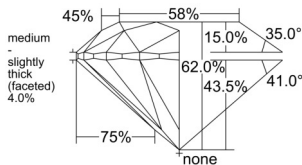

GIA®

FACSIMILE

GIA REPORT 5556243818

Verify this report at GIA.edu

GIA NATURAL DIAMOND DOSSIER®

May 14, 2026
GIA Report Number 5556243818
Shape and Cutting Style ..... Round Brilliant
Measurements ..... 4.29 - 4.31 x 2.67 mm

GRADING RESULTS

Carat Weight ..... 0.30 carat
Color Grade L
Clarity Grade VS1
Cut Grade ..... Excellent

ADDITIONAL GRADING INFORMATION

Polish ..... Excellent
Symmetry ..... Excellent
Fluorescence ..... None
Clarity Characteristics ..... Cloud, Feather, Needle
Inscription(s): GIA 5556243818

PROPORTIONS

Profile to actual proportions