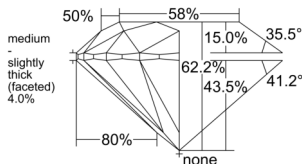

GIA®

FACSIMILE

GIA REPORT 5556244798

Verify this report at GIA.edu

GIA NATURAL DIAMOND DOSSIER®

May 14, 2026
GIA Report Number 5556244798
Shape and Cutting Style ..... Round Brilliant
Measurements ..... 4.29 - 4.32 x 2.68 mm

GRADING RESULTS

Carat Weight ..... 0.30 carat
Color Grade ..... E
Clarity Grade VVS1
Cut Grade ..... Excellent

ADDITIONAL GRADING INFORMATION

Polish ..... Excellent
Symmetry ..... Excellent
Fluorescence ..... None
Clarity Characteristics ..... Pinpoint, Needle
Inscription(s): GIA 5556244798

PROPORTIONS

GRADING SCALES

GIA COLOR SCALE	GIA CLARITY SCALE	GIA CUT SCALE	
D	FLAWLESS	EXCELLENT	
E	INTERNALLY FLAWLESS		
F		VVS₁	VERY GOOD
G	VVS₂		
H	VS₁	GOOD	
I	VS₂		
J	SI₁	FAIR	
K	SI₂		
L	I₁	POOR	
M	I₂		
N	I₃		
O			
P			
Q			
R			
S			
T			
U			
V			
W			
X			
Y			
Z