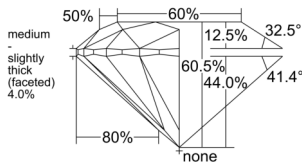

GIA®

FACSIMILE

GIA REPORT 5556245266

Verify this report at GIA.edu

GIA NATURAL DIAMOND DOSSIER®

May 14, 2026
GIA Report Number 5556245266
Shape and Cutting Style ..... Round Brilliant
Measurements ..... 4.77 - 4.78 x 2.89 mm

GRADING RESULTS

Carat Weight ..... 0.40 carat
Color Grade I
Clarity Grade VS2
Cut Grade ..... Excellent

ADDITIONAL GRADING INFORMATION

Polish ..... Excellent
Symmetry ..... Excellent
Fluorescence ..... None
Clarity Characteristics ..... Cloud, Crystal
Inscription(s): GIA 5556245266

PROPORTIONS

Profile to actual proportions

GRADING SCALES

GIA COLOR SCALE	GIA CLARITY SCALE	GIA CUT SCALE	
D	FLAWLESS	EXCELLENT	
E	INTERNALLY FLAWLESS		
F		VVS₁	VERY GOOD
G	VVS₂		
H	VS₁	GOOD	
I	VS₂		
J	SI₁	FAIR	
K	SI₂		
L	I₁	POOR	
M	I₂		
N	I₃		
O			
P			
Q			
R			
S			
T			
U			
V			
W			
X			
Y			
Z