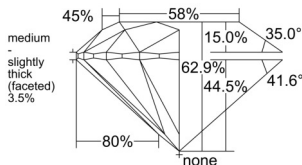

GIA®

FACSIMILE

GIA REPORT 5556252760

Verify this report at GIA.edu

GIA NATURAL DIAMOND DOSSIER®

May 13, 2026
GIA Report Number 5556252760
Shape and Cutting Style ..... Round Brilliant
Measurements ..... 5.64 - 5.69 x 3.56 mm

GRADING RESULTS

Carat Weight ..... 0.70 carat
Color Grade ..... G
Clarity Grade VS2
Cut Grade ..... Excellent

ADDITIONAL GRADING INFORMATION

Polish ..... Excellent
Symmetry ..... Excellent
Fluorescence ..... Faint
Clarity Characteristics ..... Cloud, Feather
Inscription(s): GIA 5556252760

PROPORTIONS

GRADING SCALES

GIA COLOR SCALE

COLOREDNESS	D
	E
	F
	G
	H
	I
	J
NEAR COLORLESS	K
	L
FAINTE	M
	N
	O
	P
	Q
	R
	S
	T
	U
	V
	W
	X
	Y
LIGHT	Z

GIA CLARITY SCALE

VERY VERY SLIGHTLY INCLUDED	FLAWLESS
	INTERNALLY FLAWLESS
VERY SLIGHTLY INCLUDED	VVS₁
	VVS₂
SLIGHTLY INCLUDED	VS₁
	VS₂
INCLUDED	SI₁
	SI₂
	I₁
	I₂
	I₃

GIA CUT SCALE

EXCELLENT
VERY GOOD
GOOD
FAIR
POOR