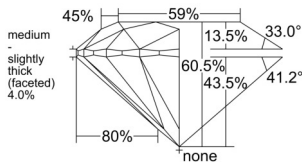

GIA®

FACSIMILE

GIA REPORT 5556258343

Verify this report at GIA.edu

GIA NATURAL DIAMOND DOSSIER®

May 16, 2026
GIA Report Number 5556258343
Shape and Cutting Style ..... Round Brilliant
Measurements ..... 4.35 - 4.38 x 2.64 mm

GRADING RESULTS

Carat Weight ..... 0.30 carat
Color Grade ..... J
Clarity Grade VS1
Cut Grade ..... Excellent

ADDITIONAL GRADING INFORMATION

Polish ..... Excellent
Symmetry ..... Excellent
Fluorescence ..... None
Clarity Characteristics ..... Cloud
Inscription(s): GIA 5556258343

PROPORTIONS

Profile to actual proportions