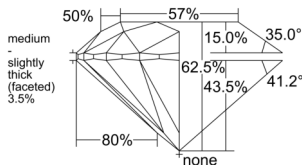

GIA®

FACSIMILE

GIA REPORT 5556258776

Verify this report at GIA.edu

GIA NATURAL DIAMOND DOSSIER®

May 16, 2026
GIA Report Number 5556258776
Shape and Cutting Style ..... Round Brilliant
Measurements ..... 4.71 - 4.72 x 2.95 mm

GRADING RESULTS

Carat Weight ..... 0.40 carat
Color Grade ..... K
Clarity Grade VVS1
Cut Grade ..... Excellent

ADDITIONAL GRADING INFORMATION

Polish ..... Excellent
Symmetry ..... Excellent
Fluorescence ..... None
Clarity Characteristics ..... Pinpoint, Feather
Inscription(s): GIA 5556258776

PROPORTIONS

GRADING SCALES

GIA COLOR SCALE

COLOREDNESS	D
	E
	F
	G
	H
	I
	J
NEAR COLORLESS	K
	L
	M
	N
	O
	P
	Q
	R
	S
	T
	U
	V
	W
	X
	Y
	Z

GIA CLARITY SCALE

VERY VERY SLIGHTLY INCLUDED	FLAWLESS
	INTERNALLY FLAWLESS
VERY SLIGHTLY INCLUDED	VVS₁
	VVS₂
SLIGHTLY INCLUDED	VS₁
	VS₂
INCLUDED	SI₁
	SI₂
	I₁
	I₂
	I₃

GIA CUT SCALE

EXCELLENT
VERY GOOD
GOOD
FAIR
POOR