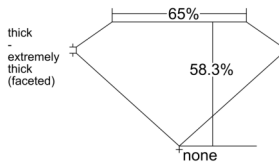

GIA®

FACSIMILE

GIA REPORT 5556270481

Verify this report at GIA.edu

GIA NATURAL DIAMOND DOSSIER®

May 18, 2026
GIA Report Number 5556270481
Shape and Cutting Style ..... Heart Brilliant
Measurements ..... 4.67 x 5.10 x 2.97 mm

GRADING RESULTS

Carat Weight ..... 0.42 carat
Color Grade ..... K
Clarity Grade SI1

ADDITIONAL GRADING INFORMATION

Polish ..... Very Good
Symmetry ..... Good
Fluorescence ..... Medium Blue
Clarity Characteristics..... Feather, Crystal
Inscription(s): GIA 5556270481

PROPORTIONS

Profile not to actual proportions

GRADING SCALES

GIA COLOR SCALE		GIA CLARITY SCALE			
COLORLESS	D	VERY VERY SLIGHTLY INCLUDED	FLAWLESS		
	E		INTERNALLY FLAWLESS		
	F	VERY SLIGHTLY INCLUDED	VVS₁		
	G		VVS₂		
	H		VS₁		
	NEAR COLORLESS	I	SLIGHTLY INCLUDED	VS₂	
		J		SI₁	
		FAINT	K	INCLUDED	SI₂
			L		I₁
			M		I₂
VERT LIGHT	N	LIGHT	I₃		
	O				
	P				
	Q				
	R