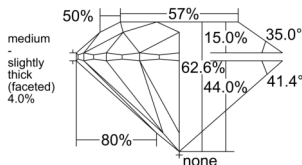

GIA®

FACSIMILE

GIA REPORT 5556274047

Verify this report at GIA.edu

GIA NATURAL DIAMOND DOSSIER®

May 18, 2026
GIA Report Number 5556274047
Shape and Cutting Style ..... Round Brilliant
Measurements ..... 4.27 - 4.30 x 2.68 mm

GRADING RESULTS

Carat Weight ..... 0.30 carat
Color Grade L
Clarity Grade VVS1
Cut Grade ..... Excellent

ADDITIONAL GRADING INFORMATION

Polish ..... Excellent
Symmetry ..... Excellent
Fluorescence ..... None
Clarity Characteristics ..... Cloud, Feather
Inscription(s): GIA 5556274047

PROPORTIONS

GRADING SCALES

GIA COLOR SCALE	GIA CLARITY SCALE	GIA CUT SCALE	
COLOREDNESS D	FLAWLESS	EXCELLENT	
E	INTERNALLY FLAWLESS		
F		VVS₁	VERY GOOD
G	VVS₂		
H	VS₁	GOOD	
I	VS₂		
J	SI₁	FAIR	
K	SI₂		
L	I₁	POOR	
M	I₂		
N	I₃		
O			
P			
Q			
R			
S			
T			
U			
V			
W			
X			
Y			
Z