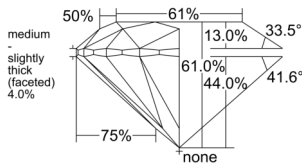

GIA®

FACSIMILE

GIA REPORT 5556283566

Verify this report at GIA.edu

GIA NATURAL DIAMOND DOSSIER®

May 19, 2026
GIA Report Number 5556283566
Shape and Cutting Style ..... Round Brilliant
Measurements ..... 4.34 - 4.35 x 2.65 mm

GRADING RESULTS

Carat Weight ..... 0.30 carat
Color Grade I
Clarity Grade VVS1
Cut Grade ..... Excellent

ADDITIONAL GRADING INFORMATION

Polish ..... Excellent
Symmetry ..... Excellent
Fluorescence ..... None
Clarity Characteristics ..... Pinpoint
Inscription(s): GIA 5556283566

PROPORTIONS

Profile to actual proportions

GRADING SCALES

GIA COLOR SCALE	GIA CLARITY SCALE	GIA CUT SCALE
COLOURLESS	FLAWLESS	EXCELLENT
D	INTERNALLY FLAWLESS	
E	VVS₁	VERY GOOD
F		
G	VS₁	GOOD
H		
I	SI₁	FAIR
J		
K	I₁	POOR
L		
M	I₂	
N		
O	I₃	
P		
Q		
R		
S		
T		
U		
V		
W		
X		
Y		
Z