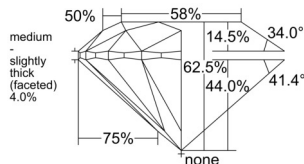

GIA®

FACSIMILE

GIA REPORT 5556286515

Verify this report at GIA.edu

GIA NATURAL DIAMOND DOSSIER®

May 18, 2026
GIA Report Number 5556286515
Shape and Cutting Style ..... Round Brilliant
Measurements ..... 5.64 - 5.68 x 3.54 mm

GRADING RESULTS

Carat Weight ..... 0.70 carat
Color Grade ..... F
Clarity Grade S11
Cut Grade ..... Excellent

ADDITIONAL GRADING INFORMATION

Polish ..... Excellent
Symmetry ..... Excellent
Fluorescence ..... None
Clarity Characteristics ..... Cloud, Feather
Inscription(s): GIA 5556286515

PROPORTIONS

Profile to actual proportions

GRADING SCALES

GIA COLOR SCALE	GIA CLARITY SCALE	GIA CUT SCALE	
D	FLAWLESS	EXCELLENT	
E	INTERNALLY FLAWLESS		
F		VVS₁	VERY GOOD
G	VVS₂		
H	VS₁	GOOD	
I	VS₂		
J	S1₁	FAIR	
K	S1₂		
L	I₁	POOR	
M	I₂		
N	I₃		
O			
P			
Q			
R			
S			
T			
U			
V			
W			
X			
Y			
Z