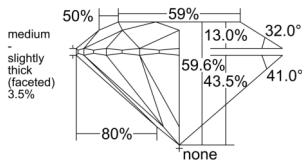

GIA®

FACSIMILE

GIA REPORT 5556297354

Verify this report at GIA.edu

GIA NATURAL DIAMOND DOSSIER®

May 19, 2026
GIA Report Number 5556297354
Shape and Cutting Style ..... Round Brilliant
Measurements ..... 4.81 - 4.82 x 2.87 mm

GRADING RESULTS

Carat Weight ..... 0.40 carat
Color Grade ..... D
Clarity Grade VS1
Cut Grade ..... Excellent

ADDITIONAL GRADING INFORMATION

Polish ..... Excellent
Symmetry ..... Excellent
Fluorescence ..... None
Clarity Characteristics..... Crystal, Pinpoint
Inscription(s): GIA 5556297354

PROPORTIONS

Profile to actual proportions

GRADING SCALES

GIA COLOR SCALE	GIA CLARITY SCALE	GIA CUT SCALE	
D	FLAWLESS	EXCELLENT	
E	INTERNALLY FLAWLESS		
F		VVS₁	VERY GOOD
G	VVS₂		
H	VS₁	GOOD	
I	VS₂		
J	SI₁	FAIR	
K	SI₂		
L	I₁	POOR	
M			
N			
O	I₂		
P			
Q			
R	I₃		
S			
T			
U			
V			
W			
X			
Y			
Z