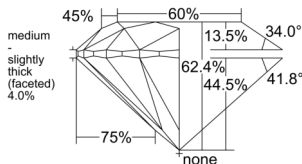

GIA®

FACSIMILE

GIA REPORT 5556298565

Verify this report at GIA.edu

GIA NATURAL DIAMOND DOSSIER®

May 19, 2026
GIA Report Number 5556298565
Shape and Cutting Style ..... Round Brilliant
Measurements ..... 5.04 - 5.07 x 3.16 mm

GRADING RESULTS

Carat Weight ..... 0.50 carat
Color Grade I
Clarity Grade S11
Cut Grade ..... Excellent

ADDITIONAL GRADING INFORMATION

Polish ..... Excellent
Symmetry ..... Excellent
Fluorescence ..... Strong Blue
Clarity Characteristics ..... Crystal
Inscription(s): GIA 5556298565

PROPORTIONS

Profile to actual proportions