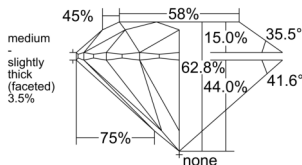

GIA®

FACSIMILE

GIA REPORT 5556300954

Verify this report at GIA.edu

GIA NATURAL DIAMOND DOSSIER®

May 20, 2026
GIA Report Number 5556300954
Shape and Cutting Style ..... Round Brilliant
Measurements ..... 5.65 - 5.69 x 3.56 mm

GRADING RESULTS

Carat Weight ..... 0.70 carat
Color Grade ..... E
Clarity Grade VS2
Cut Grade ..... Excellent

ADDITIONAL GRADING INFORMATION

Polish ..... Excellent
Symmetry ..... Excellent
Fluorescence ..... None
Clarity Characteristics ..... Cloud
Inscription(s): GIA 5556300954

PROPORTIONS

Profile to actual proportions

GRADING SCALES

GIA COLOR SCALE	GIA CLARITY SCALE	GIA CUT SCALE	
D	FLAWLESS	EXCELLENT	
E	INTERNALLY FLAWLESS		
F		VVS₁	VERY GOOD
G	VVS₂		
H	VS₁	GOOD	
I	VS₂		
J	SI₁	FAIR	
K	SI₂		
L	I₁	POOR	
M	I₂		
N	I₃		
O			
P			
Q			
R			
S			
T			
U			
V			
W			
X			
Y			
Z