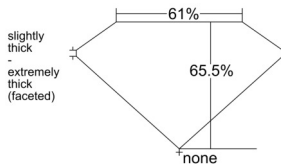

GIA®

FACSIMILE

GIA REPORT 5556301486

Verify this report at GIA.edu

GIA NATURAL DIAMOND DOSSIER®

May 19, 2026
GIA Report Number 5556301486
Shape and Cutting Style ..... Pear Brilliant
Measurements ..... 7.61 x 5.02 x 3.29 mm

GRADING RESULTS

Carat Weight ..... 0.80 carat
Color Grade ..... F
Clarity Grade VS1

ADDITIONAL GRADING INFORMATION

Polish ..... Excellent
Symmetry ..... Very Good
Fluorescence ..... None
Clarity Characteristics ..... Crystal, Cloud
Inscription(s): GIA 5556301486

PROPORTIONS

Profile not to actual proportions

GRADING SCALES

GIA COLOR SCALE		GIA CLARITY SCALE			
COLORLESS	D	VERY VERY SLIGHTLY INCLUDED	FLAWLESS		
	E		INTERNALLY FLAWLESS		
	F	VERY SLIGHTLY INCLUDED	VS₁		
	G		VS₂		
	H		VS₁		
	NEAR COLORLESS	I	SLIGHTLY INCLUDED	VS₂	
		J		SI₁	
		FAINT	K	INCLUDED	SI₂
			L		I₁
			M		I₂
VERT LIGHT	N	LIGHT	I₃		
	O				
	P				
	Q				
	R