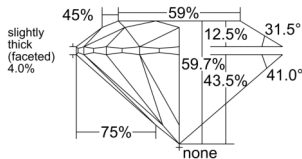

GIA®

FACSIMILE

GIA REPORT 5556304481

Verify this report at GIA.edu

GIA NATURAL DIAMOND DOSSIER®

May 20, 2026
GIA Report Number 5556304481
Shape and Cutting Style ..... Round Brilliant
Measurements ..... 4.51 - 4.54 x 2.70 mm

GRADING RESULTS

Carat Weight ..... 0.34 carat
Color Grade ..... E
Clarity Grade VS2
Cut Grade ..... Excellent

ADDITIONAL GRADING INFORMATION

Polish ..... Excellent
Symmetry ..... Excellent
Fluorescence ..... None
Clarity Characteristics ..... Cloud, Feather
Inscription(s): GIA 5556304481

PROPORTIONS

Profile to actual proportions