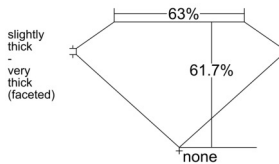

GIA®

FACSIMILE

GIA REPORT 5556311298

Verify this report at GIA.edu

GIA NATURAL DIAMOND DOSSIER®

May 21, 2026
GIA Report Number 5556311298
Shape and Cutting Style ..... Heart Brilliant
Measurements ..... 4.22 x 4.57 x 2.82 mm

GRADING RESULTS

Carat Weight ..... 0.31 carat
Color Grade I
Clarity Grade VS1

ADDITIONAL GRADING INFORMATION

Polish ..... Excellent
Symmetry ..... Excellent
Fluorescence ..... Faint
Clarity Characteristics..... Cloud, Feather, Needle, Pinpoint
Inspection(s): GIA 5556311298

PROPORTIONS

Profile not to actual proportions

GRADING SCALES

GIA COLOR SCALE		GIA CLARITY SCALE				
COLORLESS	D	VERY VERY SLIGHTLY INCLUDED	FLAWLESS			
	E		INTERNALLY FLAWLESS			
	F		VVS₁			
	NEAR COLORLESS	G	VERY SLIGHTLY INCLUDED	VVS₂		
		H		VS₁		
		FAINT	I	SLIGHTLY INCLUDED	VS₂	
			J		SI₁	
			LIGHT	K	INCLUDED	SI₂
	L	I₁				
	M	I₂				
N	NOT GRADED	I₃				
O						
P						
Q						
R						
S						
T						
U						
V						
W						
X						
Y						
Z