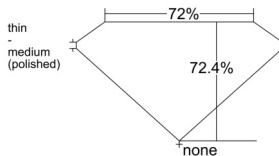

GIA®

FACSIMILE

GIA REPORT 5556318161

Verify this report at GIA.edu

GIA NATURAL DIAMOND DOSSIER®

May 21, 2026
GIA Report Number 5556318161
Shape and Cutting Style ..... Square Modified Brilliant
Measurements ..... 4.44 x 4.42 x 3.20 mm

GRADING RESULTS

Carat Weight ..... 0.50 carat
Color Grade ..... F
Clarity Grade SI1

ADDITIONAL GRADING INFORMATION

Polish ..... Excellent
Symmetry ..... Very Good
Fluorescence ..... None
Clarity Characteristics..... Crystal, Feather
Inscription(s): GIA 5556318161

PROPORTIONS

Profile not to actual proportions

GRADING SCALES

GIA COLOR SCALE		GIA CLARITY SCALE	
COLORLESS	D	VERY VERY SLIGHTLY INCLUDED	FLAWLESS
	E		INTERNALLY FLAWLESS
	F		VVS₁
	G		VVS₂
	H		VS₁
	I		VS₂
	J		SI₁
	K		SI₂
	L		I₁
	M		I₂
NEAR COLORLESS	N	SLIGHTLY INCLUDED	I₃
	O		
	P		
	Q		
FAINT	R		
	S		
	T		
	U		
VERY LIGHT	V		
	W		
	X		
	Y		
LIGHT	Z