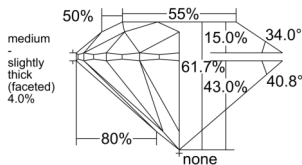

GIA®

FACSIMILE

GIA REPORT 5556324438

Verify this report at GIA.edu

GIA NATURAL DIAMOND DOSSIER®

May 21, 2026
GIA Report Number 5556324438
Shape and Cutting Style ..... Round Brilliant
Measurements ..... 4.48 - 4.49 x 2.77 mm

GRADING RESULTS

Carat Weight ..... 0.34 carat
Color Grade ..... F
Clarity Grade VS1
Cut Grade ..... Excellent

ADDITIONAL GRADING INFORMATION

Polish ..... Excellent
Symmetry ..... Excellent
Fluorescence ..... None
Clarity Characteristics ..... Cloud, Pinpoint
Inscription(s): GIA 5556324438

PROPORTIONS

GRADING SCALES

GIA COLOR SCALE

COLORLESS	D
	E
	F
	G
	H
	I
	J
NEAR COLORLESS	K
	L
FAIN	M
	N
	O
	P
VERY LIGHT	Q
	R
	S
	T
	U
	V
	W
	X
	Y
LIGHT	Z

GIA CLARITY SCALE

FLAWLESS	INTERNAL FLAWLESS	
		EXCELLENT
VERY VERY SLIGHTLY INCLUDED	VVS₁	
	VVS₂	
VERY SLIGHTLY INCLUDED	VS₁	
	VS₂	
SLIGHTLY INCLUDED	SI₁	
	SI₂	
INCLUDED	I₁	
	I₂	
	I₃	
POOR		

GIA CUT SCALE

EXCELLENT
VERY GOOD
GOOD
FAIR
POOR