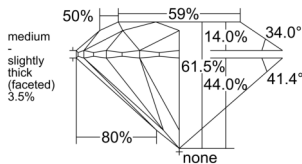

GIA®

FACSIMILE

GIA REPORT 5556333723

Verify this report at GIA.edu

GIA NATURAL DIAMOND DOSSIER®

May 25, 2026
GIA Report Number 5556333723
Shape and Cutting Style ..... Round Brilliant
Measurements ..... 4.44 - 4.46 x 2.74 mm

GRADING RESULTS

Carat Weight ..... 0.33 carat
Color Grade ..... K
Clarity Grade VS1
Cut Grade ..... Excellent

ADDITIONAL GRADING INFORMATION

Polish ..... Excellent
Symmetry ..... Excellent
Fluorescence ..... None
Clarity Characteristics ..... Crystal, Cloud
Inscription(s): GIA 5556333723

PROPORTIONS

Profile to actual proportions

GRADING SCALES

GIA COLOR SCALE

COLORESS	D
	E
	F
	G
	H
	I
	J
NEAR COLORESS	K
	L
Faint	M
	N
	O
	P
	Q
	R
	S
	T
	U
	V
	W
	X
	Y
Light	Z

GIA CLARITY SCALE

FLAWLESS	INTERNAL FLAWLESS	
		FLAWLESS
VERY VERY SLIGHTLY INCLUDED	VVS₁	
	VVS₂	
VERY SLIGHTLY INCLUDED	VS₁	
	VS₂	
SLIGHTLY INCLUDED	SI₁	
	SI₂	
INCLUDED	I₁	
	I₂	
	I₃	

GIA CUT SCALE

EXCELLENT
VERY GOOD
GOOD
FAIR
POOR