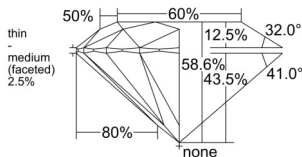

GIA®

FACSIMILE

GIA REPORT 5556337324

Verify this report at GIA.edu

GIA NATURAL DIAMOND DOSSIER®

May 25, 2026
GIA Report Number 5556337324
Shape and Cutting Style ..... Round Brilliant
Measurements ..... 3.88 - 3.90 x 2.28 mm

GRADING RESULTS

Carat Weight ..... 0.20 carat
Color Grade ..... E
Clarity Grade VS2
Cut Grade ..... Excellent

ADDITIONAL GRADING INFORMATION

Polish ..... Excellent
Symmetry ..... Excellent
Fluorescence ..... None
Clarity Characteristics ..... Cloud
Inscription(s): GIA 5556337324

PROPORTIONS

Profile to actual proportions