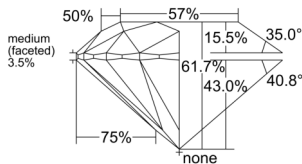

GIA®

FACSIMILE

GIA REPORT 5556343218

Verify this report at GIA.edu

GIA NATURAL DIAMOND DOSSIER®

May 27, 2026
GIA Report Number 5556343218
Shape and Cutting Style ..... Round Brilliant
Measurements ..... 5.01 - 5.03 x 3.10 mm

GRADING RESULTS

Carat Weight ..... 0.47 carat
Color Grade ..... K
Clarity Grade VS1
Cut Grade ..... Excellent

ADDITIONAL GRADING INFORMATION

Polish ..... Excellent
Symmetry ..... Excellent
Fluorescence ..... None
Clarity Characteristics ..... Feather, Pinpoint
Inscription(s): GIA 5556343218

PROPORTIONS

Profile to actual proportions