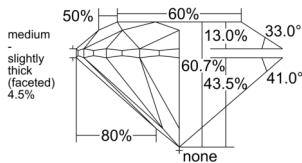

GIA®

FACSIMILE

GIA REPORT 5556344024

Verify this report at GIA.edu

GIA NATURAL DIAMOND DOSSIER®

May 26, 2026
GIA Report Number 5556344024
Shape and Cutting Style ..... Round Brilliant
Measurements ..... 4.37 - 4.39 x 2.66 mm

GRADING RESULTS

Carat Weight ..... 0.31 carat
Color Grade ..... H
Clarity Grade VVS1
Cut Grade ..... Excellent

ADDITIONAL GRADING INFORMATION

Polish ..... Excellent
Symmetry ..... Excellent
Fluorescence ..... None
Clarity Characteristics ..... Feather
Inscription(s): GIA 5556344024

PROPORTIONS

Profile to actual proportions

GRADING SCALES

GIA COLOR SCALE	GIA CLARITY SCALE	GIA CUT SCALE	
D	FLAWLESS	EXCELLENT	
E	INTERNALLY FLAWLESS		
F		VVS₁	VERY GOOD
G	VVS₂		
H	VS₁	GOOD	
I	VS₂		
J	SI₁	FAIR	
K	SI₂		
L	I₁	POOR	
M			
N			
O	I₂		
P			
Q	I₃		
R			
S			
T			
U			
V			
W			
X			
Y			
Z