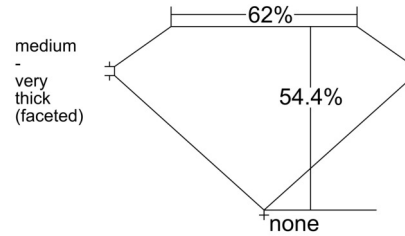

PROPORTIONS

Profile not to actual proportions