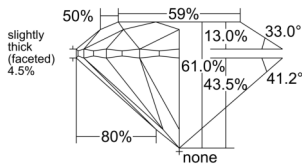

GIA®

FACSIMILE

GIA REPORT 5556375302

Verify this report at GIA.edu

GIA NATURAL DIAMOND DOSSIER®

May 30, 2026
GIA Report Number 5556375302
Shape and Cutting Style ..... Round Brilliant
Measurements ..... 4.32 - 4.34 x 2.64 mm

GRADING RESULTS

Carat Weight ..... 0.30 carat
Color Grade I
Clarity Grade VS1
Cut Grade ..... Excellent

ADDITIONAL GRADING INFORMATION

Polish ..... Excellent
Symmetry ..... Excellent
Fluorescence ..... None
Clarity Characteristics..... Crystal, Feather, Cloud
Inscription(s): GIA 5556375302

PROPORTIONS

Profile to actual proportions

GRADING SCALES

GIA COLOR SCALE	GIA CLARITY SCALE	GIA CUT SCALE	
D	FLAWLESS	EXCELLENT	
E	INTERNALLY FLAWLESS		
F		VVS₁	VERY GOOD
G	VVS₂		
H	VS₁	GOOD	
I	VS₂		
J	SI₁	FAIR	
K	SI₂		
L	I₁	POOR	
M			
N			
O	I₂		
P			
Q	I₃		
R			
S			
T			
U			
V			
W			
X			
Y			
Z