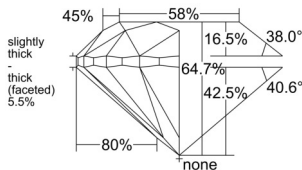

GIA®

FACSIMILE

GIA REPORT 5556381737

Verify this report at GIA.edu

GIA NATURAL DIAMOND DOSSIER®

May 29, 2026
GIA Report Number 5556381737
Shape and Cutting Style ..... Round Brilliant
Measurements ..... 5.49 - 5.54 x 3.57 mm

GRADING RESULTS

Carat Weight ..... 0.70 carat
Color Grade ..... K
Clarity Grade S11
Cut Grade ..... Very Good

ADDITIONAL GRADING INFORMATION

Polish ..... Very Good
Symmetry ..... Very Good
Fluorescence ..... Strong Blue
Clarity Characteristics..... Crystal, Indented Natural
Inscription(s): GIA 5556381737

PROPORTIONS

Profile to actual proportions

GRADING SCALES

GIA COLOR SCALE	GIA CLARITY SCALE	GIA CUT SCALE	
D	FLAWLESS	EXCELLENT	
E	INTERNALLY FLAWLESS		
F		VVS₁	VERY GOOD
G	VVS₂		
H	VS₁	GOOD	
I	VS₂		
J	S1₁	FAIR	
K	S1₂		
L	I₁	POOR	
M	I₂		
N	I₃		
O			
P			
Q			
R			
S			
T			
U			
V			
W			
X			
Y			
Z