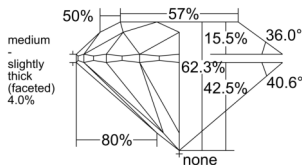

GIA®

FACSIMILE

GIA REPORT 5556383458

Verify this report at GIA.edu

GIA NATURAL DIAMOND DOSSIER®

May 29, 2026
GIA Report Number 5556383458
Shape and Cutting Style ..... Round Brilliant
Measurements ..... 4.68 - 4.71 x 2.93 mm

GRADING RESULTS

Carat Weight ..... 0.40 carat
Color Grade ..... H
Clarity Grade VS1
Cut Grade ..... Excellent

ADDITIONAL GRADING INFORMATION

Polish ..... Excellent
Symmetry ..... Excellent
Fluorescence ..... None
Clarity Characteristics..... Crystal, Needle, Cloud
Inscription(s): GIA 5556383458

PROPORTIONS

Profile to actual proportions

GRADING SCALES

GIA COLOR SCALE

COLORLESS	D
	E
	F
	G
	H
	I
	J
NEAR COLORLESS	K
	L
FAIN	M
	N
	O
	P
VERY LIGHT	Q
	R
	S
	T
	U
	V
	W
	X
	Y
LIGHT	Z

GIA CLARITY SCALE

FLAWLESS	INTERNAL FLAWLESS	
		FLAWLESS
VERY VERY SLIGHTLY INCLUDED	VVS₁	
	VVS₂	
VERY SLIGHTLY INCLUDED	VS₁	
	VS₂	
SLIGHTLY INCLUDED	SI₁	
	SI₂	
INCLUDED	I₁	
	I₂	
	I₃	

GIA CUT SCALE

EXCELLENT
VERY GOOD
GOOD
FAIR
POOR