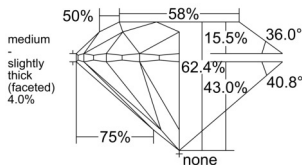

GIA®

FACSIMILE

GIA REPORT 5556385339

Verify this report at GIA.edu

GIA NATURAL DIAMOND DOSSIER®

May 29, 2026
GIA Report Number 5556385339
Shape and Cutting Style ..... Round Brilliant
Measurements ..... 5.02 - 5.06 x 3.15 mm

GRADING RESULTS

Carat Weight ..... 0.50 carat
Color Grade ..... F
Clarity Grade VS2
Cut Grade ..... Excellent

ADDITIONAL GRADING INFORMATION

Polish ..... Excellent
Symmetry ..... Excellent
Fluorescence ..... Strong Blue
Clarity Characteristics..... Crystal, Indented Natural
Inscription(s): GIA 5556385339

PROPORTIONS

Profile to actual proportions