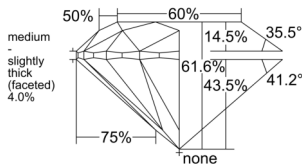

GIA®

FACSIMILE

GIA REPORT 5556385384

Verify this report at GIA.edu

GIA NATURAL DIAMOND DOSSIER®

May 29, 2026
GIA Report Number 5556385384
Shape and Cutting Style ..... Round Brilliant
Measurements ..... 4.91 - 4.93 x 3.03 mm

GRADING RESULTS

Carat Weight ..... 0.45 carat
Color Grade ..... H
Clarity Grade VS1
Cut Grade ..... Excellent

ADDITIONAL GRADING INFORMATION

Polish ..... Excellent
Symmetry ..... Excellent
Fluorescence ..... None
Clarity Characteristics..... Cloud, Crystal, Feather, Pinpoint
Inscription(s): GIA 5556385384

PROPORTIONS

Profile to actual proportions