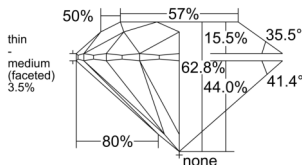

GIA®

FACSIMILE

GIA REPORT 5556388777

Verify this report at GIA.edu

GIA NATURAL DIAMOND DOSSIER®

June 01, 2026
GIA Report Number 5556388777
Shape and Cutting Style ..... Round Brilliant
Measurements ..... 4.25 - 4.29 x 2.68 mm

GRADING RESULTS

Carat Weight ..... 0.30 carat
Color Grade ..... F
Clarity Grade VS1
Cut Grade ..... Excellent

ADDITIONAL GRADING INFORMATION

Polish ..... Excellent
Symmetry ..... Excellent
Fluorescence ..... None
Clarity Characteristics ..... Feather, Cloud
Inscription(s): GIA 5556388777

PROPORTIONS

GRADING SCALES

GIA COLOR SCALE	GIA CLARITY SCALE	GIA CUT SCALE	
D	FLAWLESS	EXCELLENT	
E	INTERNALLY FLAWLESS		
F		VVS₁	VERY GOOD
G	VVS₂		
H	VS₁	GOOD	
I	VS₂		
J	SI₁	FAIR	
K	SI₂		
L	I₁	POOR	
M	I₂		
N	I₃		
O			
P			
Q			
R			
S			
T			
U			
V			
W			
X			
Y			
Z