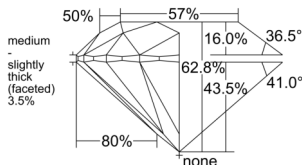

GIA®

FACSIMILE

GIA NATURAL DIAMOND DOSSIER®

June 01, 2026
GIA Report Number 5556397219
Shape and Cutting Style ..... Round Brilliant
Measurements ..... 4.87 - 4.90 x 3.07 mm

GRADING RESULTS

Carat Weight ..... 0.45 carat
Color Grade ..... F
Clarity Grade S11
Cut Grade ..... Excellent

ADDITIONAL GRADING INFORMATION

Polish ..... Excellent
Symmetry ..... Excellent
Fluorescence ..... None
Clarity Characteristics ..... Cloud
Inscription(s): GIA 5556397219

GIA REPORT 5556397219

Verify this report at GIA.edu

PROPORTIONS

GRADING SCALES

GIA COLOR SCALE	GIA CLARITY SCALE	GIA CUT SCALE	
D	FLAWLESS	EXCELLENT	
E	INTERNALLY FLAWLESS		
F		VVS₁	VERY GOOD
G	VVS₂		
H	VS₁	GOOD	
I	VS₂		
J	S1₁	FAIR	
K	S1₂		
L	I₁	POOR	
M	I₂		
N	I₃		
O			
P			
Q			
R			
S			
T			
U			
V			
W			
X			
Y			
Z