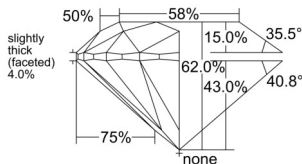

GIA®

FACSIMILE

GIA REPORT 5556401457

Verify this report at GIA.edu

GIA NATURAL DIAMOND DOSSIER®

June 03, 2026
GIA Report Number 5556401457
Shape and Cutting Style ..... Round Brilliant
Measurements ..... 5.62 - 5.66 x 3.50 mm

GRADING RESULTS

Carat Weight ..... 0.70 carat
Color Grade ..... H
Clarity Grade S11
Cut Grade ..... Excellent

ADDITIONAL GRADING INFORMATION

Polish ..... Excellent
Symmetry ..... Excellent
Fluorescence ..... None
Clarity Characteristics ..... Feather
Inscription(s): GIA 5556401457

PROPORTIONS

Profile to actual proportions