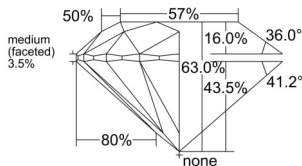

GIA®

FACSIMILE

GIA REPORT 5556402543

Verify this report at GIA.edu

GIA NATURAL DIAMOND DOSSIER®

June 02, 2026
GIA Report Number 5556402543
Shape and Cutting Style ..... Round Brilliant
Measurements ..... 5.35 - 5.38 x 3.38 mm

GRADING RESULTS

Carat Weight ..... 0.60 carat
Color Grade I
Clarity Grade S11
Cut Grade ..... Excellent

ADDITIONAL GRADING INFORMATION

Polish ..... Excellent
Symmetry ..... Excellent
Fluorescence ..... None
Clarity Characteristics ..... Crystal, Cloud
Inscription(s): GIA 5556402543

PROPORTIONS

Profile to actual proportions

GRADING SCALES

GIA COLOR SCALE

COLORESS	D
	E
	F
	G
	H
	I
	J
NEAR COLORESS	K
	L
FANIT	M
	N
	O
	P
VERY LIGHT	Q
	R
	S
	T
	U
	V
	W
	X
	Y
LIGHT	Z

GIA CLARITY SCALE

VERY VERY SLIGHTLY INCLUDED	FLAWLESS
	INTERNALLY FLAWLESS
VERY SLIGHTLY INCLUDED	VVS₁
	VVS₂
SLIGHTLY INCLUDED	VS₁
	VS₂
INCLUDED	SI₁
	SI₂
	I₁
	I₂
	I₃

GIA CUT SCALE

EXCELLENT
VERY GOOD
GOOD
FAIR
POOR