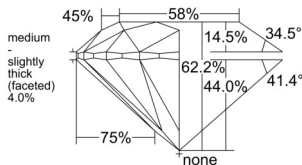

GIA®

FACSIMILE

GIA REPORT 5556410556

Verify this report at GIA.edu

GIA NATURAL DIAMOND DOSSIER®

June 04, 2026
GIA Report Number 5556410556
Shape and Cutting Style ..... Round Brilliant
Measurements ..... 4.74 - 4.77 x 2.96 mm

GRADING RESULTS

Carat Weight ..... 0.41 carat
Color Grade ..... E
Clarity Grade VS1
Cut Grade ..... Excellent

ADDITIONAL GRADING INFORMATION

Polish ..... Excellent
Symmetry ..... Excellent
Fluorescence ..... None
Clarity Characteristics ..... Cloud, Needle, Pinpoint
Inscription(s): GIA 5556410556

PROPORTIONS

Profile to actual proportions

GRADING SCALES

GIA COLOR SCALE	GIA CLARITY SCALE	GIA CUT SCALE	
D	FLAWLESS	EXCELLENT	
E	INTERNALLY FLAWLESS		
F		VVS₁	VERY GOOD
G	VVS₂		
H	VS₁	GOOD	
I	VS₂		
J	SI₁	FAIR	
K	SI₂		
L	I₁	POOR	
M	I₂		
N	I₃		
O			
P			
Q			
R			
S			
T			
U			
V			
W			
X			
Y			
Z