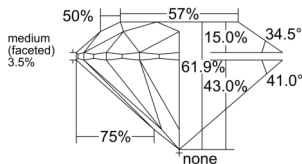

GIA®

FACSIMILE

GIA REPORT 5556410576

Verify this report at GIA.edu

GIA NATURAL DIAMOND DOSSIER®

June 03, 2026
GIA Report Number 5556410576
Shape and Cutting Style ..... Round Brilliant
Measurements ..... 4.76 - 4.79 x 2.95 mm

GRADING RESULTS

Carat Weight ..... 0.41 carat
Color Grade ..... E
Clarity Grade S11
Cut Grade ..... Excellent

ADDITIONAL GRADING INFORMATION

Polish ..... Excellent
Symmetry ..... Excellent
Fluorescence ..... None
Clarity Characteristics ..... Cloud, Feather
Inscription(s): GIA 5556410576

PROPORTIONS

Profile to actual proportions

GRADING SCALES

GIA COLOR SCALE	GIA CLARITY SCALE	GIA CUT SCALE	
D	FLAWLESS	EXCELLENT	
E	INTERNALLY FLAWLESS		
F		VVS₁	VERY GOOD
G	VVS₂		
H	VS₁	GOOD	
I	VS₂		
J	S1₁	FAIR	
K	S1₂		
L	I₁	POOR	
M	I₂		
N	I₃		
O			
P			
Q			
R			
S			
T			
U			
V			
W			
X			
Y			
Z