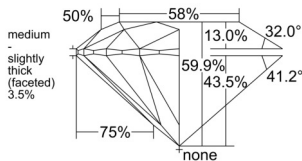

GIA®

FACSIMILE

GIA REPORT 5556410599

Verify this report at GIA.edu

GIA NATURAL DIAMOND DOSSIER®

June 03, 2026
GIA Report Number 5556410599
Shape and Cutting Style ..... Round Brilliant
Measurements ..... 4.51 - 4.53 x 2.71 mm

GRADING RESULTS

Carat Weight ..... 0.33 carat
Color Grade ..... F
Clarity Grade VS1
Cut Grade ..... Excellent

ADDITIONAL GRADING INFORMATION

Polish ..... Excellent
Symmetry ..... Excellent
Fluorescence ..... None
Clarity Characteristics..... Crystal, Pinpoint, Needle
Inscription(s): GIA 5556410599

PROPORTIONS

Profile to actual proportions