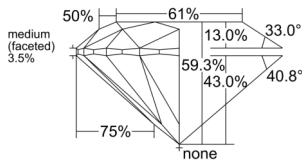

GIA®

FACSIMILE

GIA REPORT 5556412374

Verify this report at GIA.edu

GIA NATURAL DIAMOND DOSSIER®

June 03, 2026
GIA Report Number 5556412374
Shape and Cutting Style ..... Round Brilliant
Measurements ..... 4.27 - 4.29 x 2.54 mm

GRADING RESULTS

Carat Weight ..... 0.28 carat
Color Grade ..... D
Clarity Grade VVS1
Cut Grade ..... Excellent

ADDITIONAL GRADING INFORMATION

Polish ..... Excellent
Symmetry ..... Excellent
Fluorescence ..... Strong Blue
Clarity Characteristics ..... Pinpoint
Inscription(s): GIA 5556412374

PROPORTIONS

Profile to actual proportions

GRADING SCALES

GIA COLOR SCALE	GIA CLARITY SCALE	GIA CUT SCALE	
D	FLAWLESS	EXCELLENT	
E	INTERNALLY FLAWLESS		
F		VVS₁	VERY GOOD
G	VVS₂		
H	VS₁	GOOD	
I	VS₂		
J	SI₁	FAIR	
K	SI₂		
L	I₁	POOR	
M			
N			
O	I₂		
P			
Q			
R	I₃		
S			
T			
U			
V			
W			
X			
Y			
Z