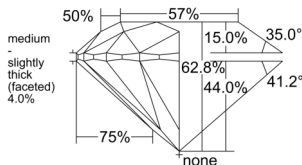

GIA®

FACSIMILE

GIA REPORT

5556417371

Verify this report at GIA.edu

GIA NATURAL DIAMOND DOSSIER®

June 03, 2026
GIA Report Number 5556417371
Shape and Cutting Style ..... Round Brilliant
Measurements ..... 5.66 - 5.70 x 3.57 mm

GRADING RESULTS

Carat Weight ..... 0.71 carat
Color Grade ..... F
Clarity Grade VS2
Cut Grade ..... Excellent

ADDITIONAL GRADING INFORMATION

Polish ..... Excellent
Symmetry ..... Excellent
Fluorescence ..... None
Clarity Characteristics..... Crystal, Cloud, Feather
Inscription(s): GIA 5556417371

PROPORTIONS

Profile to actual proportions