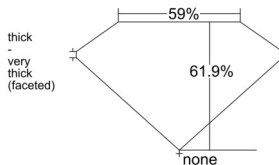

GIA®

FACSIMILE

GIA REPORT 5556418263

Verify this report at GIA.edu

GIA NATURAL DIAMOND DOSSIER®

June 03, 2026
GIA Report Number 5556418263
Shape and Cutting Style ..... Pear Brilliant
Measurements ..... 6.39 x 3.88 x 2.41 mm

GRADING RESULTS

Carat Weight ..... 0.36 carat
Color Grade I
Clarity Grade VVS2

ADDITIONAL GRADING INFORMATION

Polish ..... Very Good
Symmetry ..... Very Good
Fluorescence ..... None
Clarity Characteristics ..... Needle, Pinpoint
Inscription(s): GIA 5556418263

PROPORTIONS

Profile not to actual proportions

GRADING SCALES

GIA COLOR SCALE		GIA CLARITY SCALE	
COLORLESS	D	VERY VERY SLIGHTLY INCLUDED	FLAWLESS
	E		INTERNALLY FLAWLESS
	F		VVS₁
	G		VVS₂
	H		VS₁
	I		VS₂
	J		SI₁
	K		SI₂
	L		I₁
	M		I₂
NEAR COLORLESS	N	SLIGHTLY INCLUDED	I₃
	O		
	P		
	Q		
FAINT	R		
	S		
	T		
	U		
VERY LIGHT	V		
	W		
	X		
	Y		
LIGHT	Z