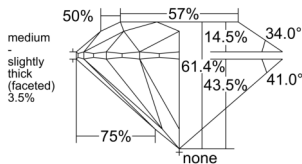

GIA®

FACSIMILE

GIA REPORT 5556419644

Verify this report at GIA.edu

GIA NATURAL DIAMOND DOSSIER®

June 03, 2026
GIA Report Number 5556419644
Shape and Cutting Style ..... Round Brilliant
Measurements ..... 5.25 - 5.29 x 3.24 mm

GRADING RESULTS

Carat Weight ..... 0.55 carat
Color Grade ..... G
Clarity Grade VVS2
Cut Grade ..... Excellent

ADDITIONAL GRADING INFORMATION

Polish ..... Excellent
Symmetry ..... Excellent
Fluorescence ..... Medium Blue
Clarity Characteristics ..... Pinpoint
Inscription(s): GIA 5556419644

PROPORTIONS

Profile to actual proportions

GRADING SCALES

GIA COLOR SCALE	GIA CLARITY SCALE	GIA CUT SCALE	
D	FLAWLESS	EXCELLENT	
E	INTERNALLY FLAWLESS		
F		VVS₁	VERY GOOD
G	VVS₂		
H	VS₁	GOOD	
I	VS₂		
J	SI₁	FAIR	
K	SI₂		
L	I₁	POOR	
M	I₂		
N	I₃		
O			
P			
Q			
R			
S			
T			
U			
V			
W			
X			
Y			
Z