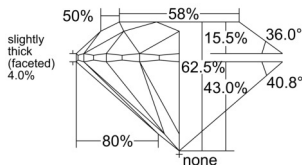

GIA®

FACSIMILE

GIA REPORT 5556423475

Verify this report at GIA.edu

GIA NATURAL DIAMOND DOSSIER®

June 08, 2026
GIA Report Number 5556423475
Shape and Cutting Style ..... Round Brilliant
Measurements ..... 5.61 - 5.67 x 3.53 mm

GRADING RESULTS

Carat Weight ..... 0.70 carat
Color Grade ..... H
Clarity Grade S11
Cut Grade ..... Excellent

ADDITIONAL GRADING INFORMATION

Polish ..... Excellent
Symmetry ..... Very Good
Fluorescence ..... None
Clarity Characteristics..... Cloud, Crystal, Feather
Inscription(s): GIA 5556423475

PROPORTIONS

Profile to actual proportions

GRADING SCALES

GIA COLOR SCALE	GIA CLARITY SCALE	GIA CUT SCALE	
D	FLAWLESS	EXCELLENT	
E	INTERNALLY FLAWLESS		
F		VVS₁	VERY GOOD
G	VVS₂		
H	VS₁	GOOD	
I	VS₂		
J	S1₁	FAIR	
K	S1₂		
L	I₁	POOR	
M	I₂		
N	I₃		
O			
P			
Q			
R			
S			
T			
U			
V			
W			
X			
Y			
Z