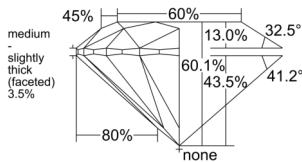

GIA®

FACSIMILE

GIA REPORT 5556427266

Verify this report at GIA.edu

GIA NATURAL DIAMOND DOSSIER®

June 04, 2026
GIA Report Number 5556427266
Shape and Cutting Style ..... Round Brilliant
Measurements ..... 4.38 - 4.40 x 2.64 mm

GRADING RESULTS

Carat Weight ..... 0.31 carat
Color Grade I
Clarity Grade VS1
Cut Grade ..... Excellent

ADDITIONAL GRADING INFORMATION

Polish ..... Excellent
Symmetry ..... Excellent
Fluorescence ..... None
Clarity Characteristics ..... Cloud, Feather, Pinpoint
Inspection(s): GIA 5556427266

PROPORTIONS

Profile to actual proportions

GRADING SCALES

GIA COLOR SCALE	GIA CLARITY SCALE	GIA CUT SCALE	
D	FLAWLESS	EXCELLENT	
E	INTERNALLY FLAWLESS		
F		VVS₁	VERY GOOD
G	VVS₂		
H	VS₁	GOOD	
I	VS₂		
J	SI₁	FAIR	
K	SI₂		
L	I₁	POOR	
M	I₂		
N	I₃		
O			
P			
Q			
R			
S			
T			
U			
V			
W			
X			
Y			
Z