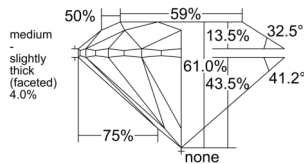

GIA®

FACSIMILE

GIA REPORT

5556428254

Verify this report at GIA.edu

GIA NATURAL DIAMOND DOSSIER®

June 05, 2026
GIA Report Number 5556428254
Shape and Cutting Style ..... Round Brilliant
Measurements ..... 4.29 - 4.33 x 2.63 mm

GRADING RESULTS

Carat Weight ..... 0.30 carat
Color Grade ..... G
Clarity Grade VS1
Cut Grade ..... Excellent

ADDITIONAL GRADING INFORMATION

Polish ..... Excellent
Symmetry ..... Excellent
Fluorescence ..... Medium Blue
Clarity Characteristics..... Indented Natural, Manufacturing Remnant

Inscription(s): GIA 5556428254

PROPORTIONS

Profile to actual proportions

GRADING SCALES

GIA COLOR SCALE

COLORESS	D
	E
	F
	G
	H
	I
	J
NEAR COLORESS	K
	L
Faint	M
	N
	O
	P
	Q
Very Light	R
	S
	T
	U
	V
	W
	X
	Y
Light	Z

GIA CLARITY SCALE

FLAWLESS	INTERNAL FLAWLESS	
		FLAWLESS
VERY VERY SLIGHTLY INCLUDED	VERY SLIGHTLY INCLUDED	
		VVS₁
	VVS₂	
SLIGHTLY INCLUDED	INCLUDED	
		VS₁
	VS₂	
	SI₁	
	SI₂	
	I₁	
	I₂	
	I₃	

GIA CUT SCALE

EXCELLENT	
	VERY GOOD
GOOD	
FAIR	
POOR