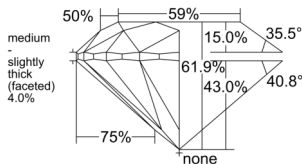

GIA®

FACSIMILE

GIA REPORT 5556429514

Verify this report at GIA.edu

GIA NATURAL DIAMOND DOSSIER®

June 05, 2026
GIA Report Number 5556429514
Shape and Cutting Style ..... Round Brilliant
Measurements ..... 5.63 - 5.67 x 3.50 mm

GRADING RESULTS

Carat Weight ..... 0.70 carat
Color Grade ..... H
Clarity Grade VVS2
Cut Grade ..... Excellent

ADDITIONAL GRADING INFORMATION

Polish ..... Excellent
Symmetry ..... Excellent
Fluorescence ..... None
Clarity Characteristics..... Cloud, Pinpoint, Indented Natural
Inspection(s): GIA 5556429514

PROPORTIONS

Profile to actual proportions