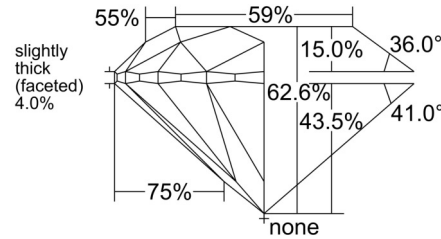

GIA NATURAL DIAMOND GRADING REPORT

June 05, 2026
GIA Report Number 5556433916
Shape and Cutting Style Round Brilliant
Measurements 6.49 - 6.54 x 4.08 mm

GRADING RESULTS

Carat Weight 1.09 carat
Color Grade I
Clarity Grade VS1
Cut Grade Excellent

ADDITIONAL GRADING INFORMATION

Polish Excellent
Symmetry Excellent
Fluorescence None
Inscription(s): GIA 5556433916

PROPORTIONS

Profile to actual proportions

CLARITY CHARACTERISTICS

KEY TO SYMBOLS*

- Cloud
- Feather
- Pinpoint

* Red symbols denote internal characteristics (inclusions). Green or black symbols denote external characteristics (blemishes). Diagram is an approximate representation of the diamond, and symbols shown indicate type, position, and approximate size of clarity characteristics. All clarity characteristics may not be shown. Details of finish are not shown.